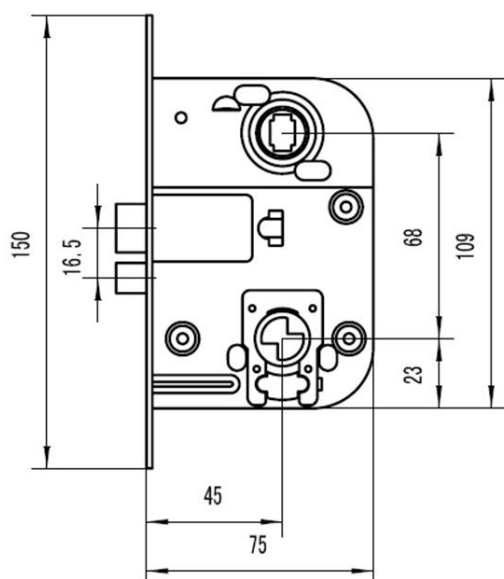

## Description:

Cylinder Lock Case 2016 45mm Backset, Chrome Plated, W/Rotational Latch & Deadbolt - 90DG Turn, Body:109x75mm,, Front Plate 20x150mm, Distance between Axes: 68mm, For, Scandinavian Cylinders, F/Interior Doors

## Item number:

14.60.063-0

Units	Box	Carton	HS Code	Barcode
Pcs.	10	50	8301300000	 5704866108300